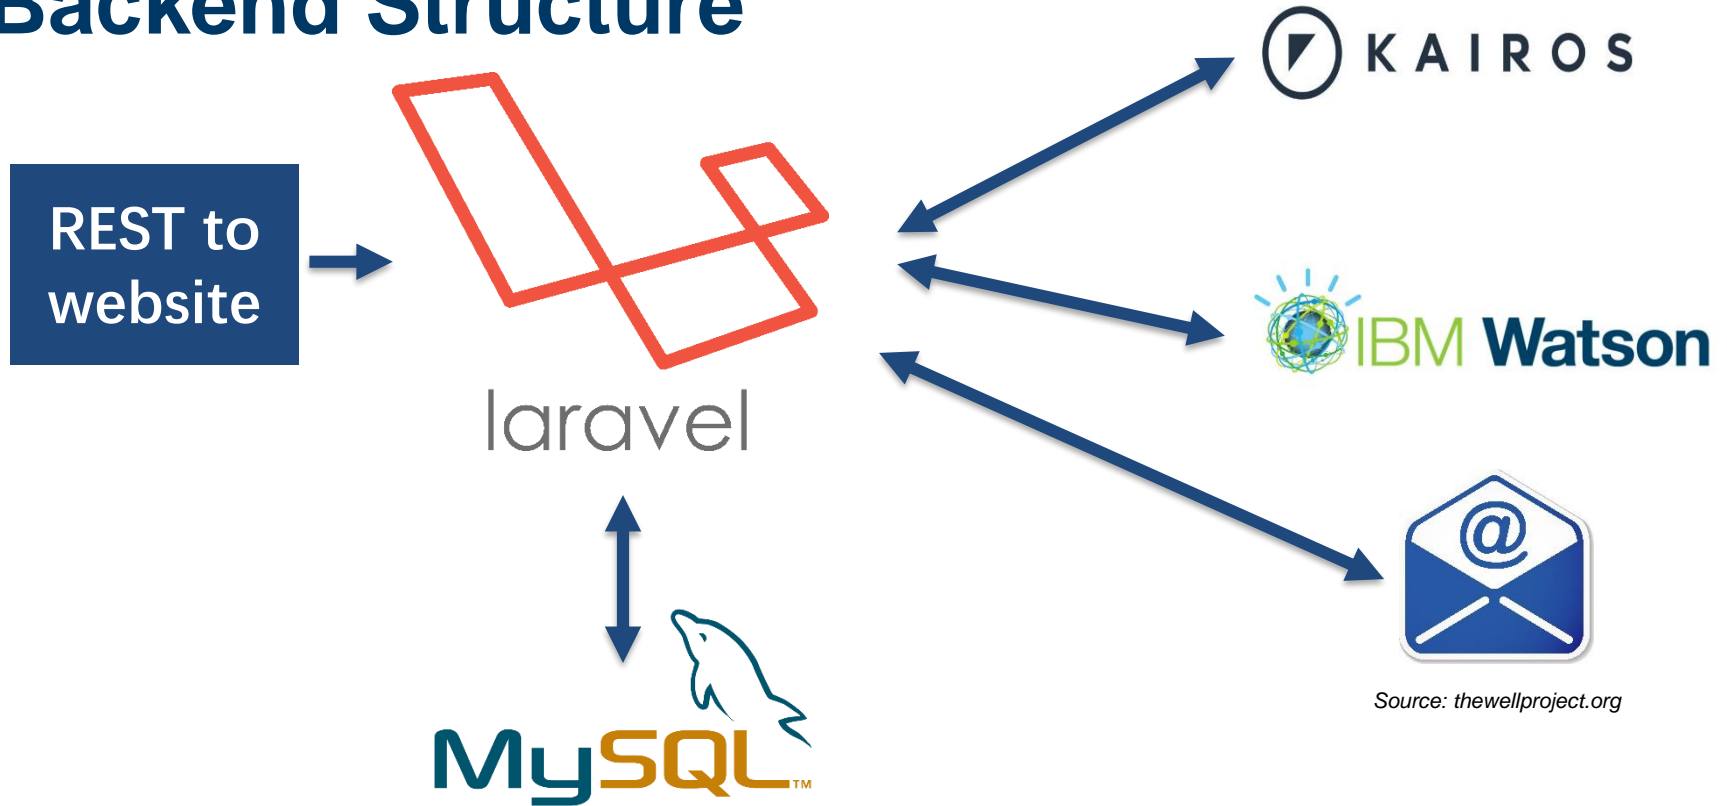

Backend Structure