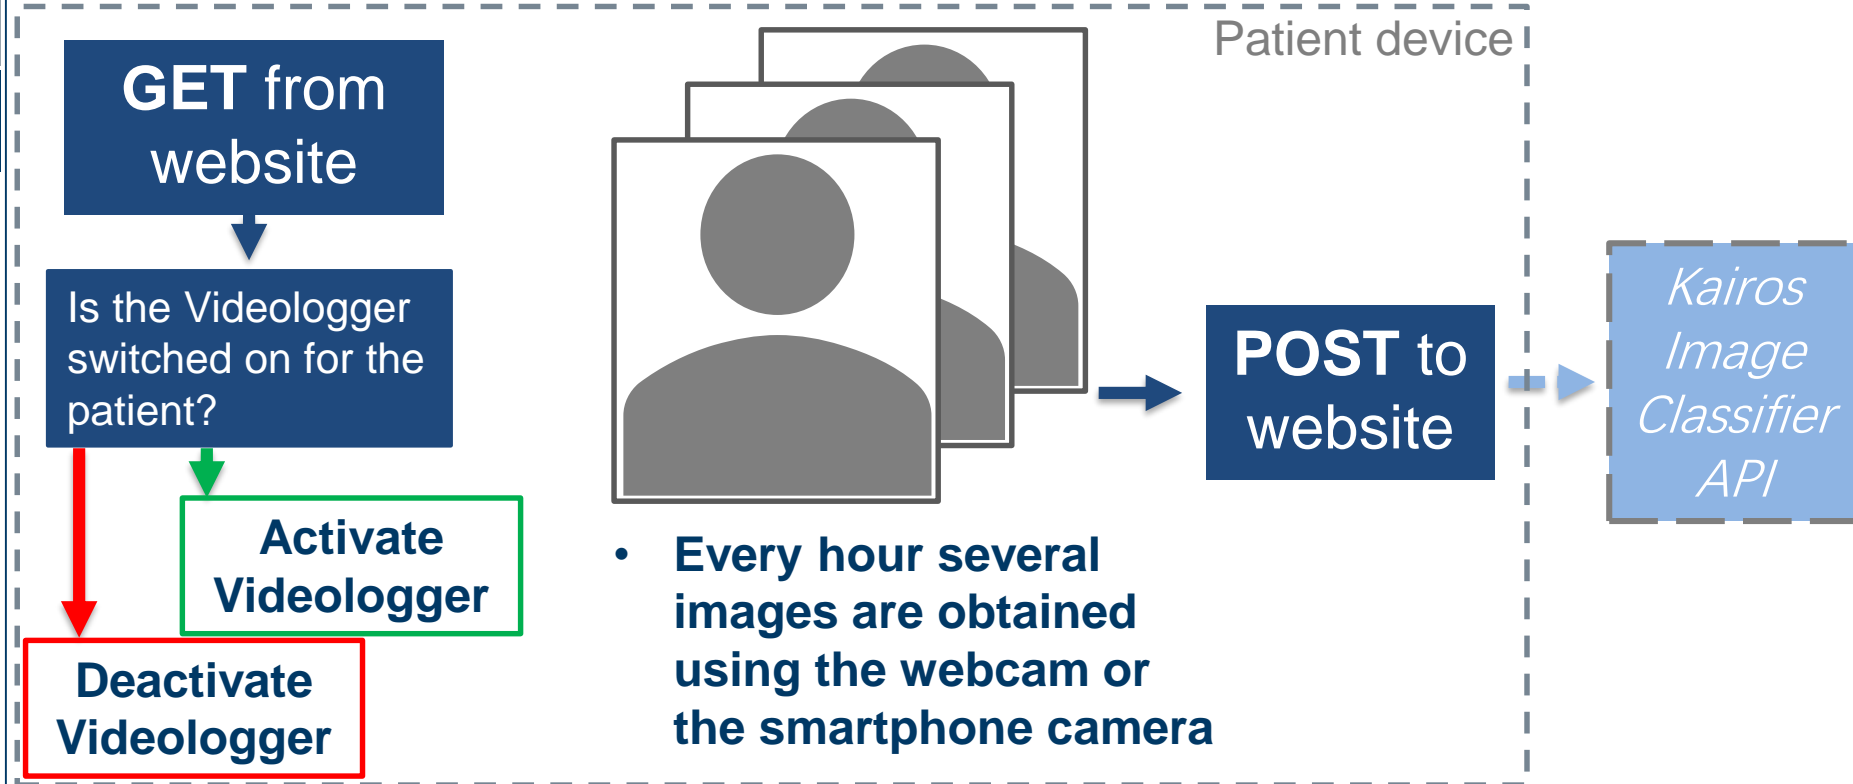

Depression Analysis

Seminar IBM Watson – Final Presentation

Benedikt and Lukas

Keylogger

Videologger

Chatbot

- Chatbot asks question about the current mood, strongest feelings and activities at that day

Privacy

- The Keylogging and the Videologging deeply invade the patients privacy
- To use the Depression Analysis Software the patients would need to sign an agreement
- Important to log only the patient data and any other persons data
- Encryption of the data transfer between patient device and the website

Frontend Structure

Angular

- **Typescript based frontend Framework**
- **Compiles Typescript into Javascript**
- **Two way binding and datatypes**

Bootstrap

- **CSS Framework**
- **Originally developed by Twitter**
- **Defines classes for responsive design**

Deployment Structure