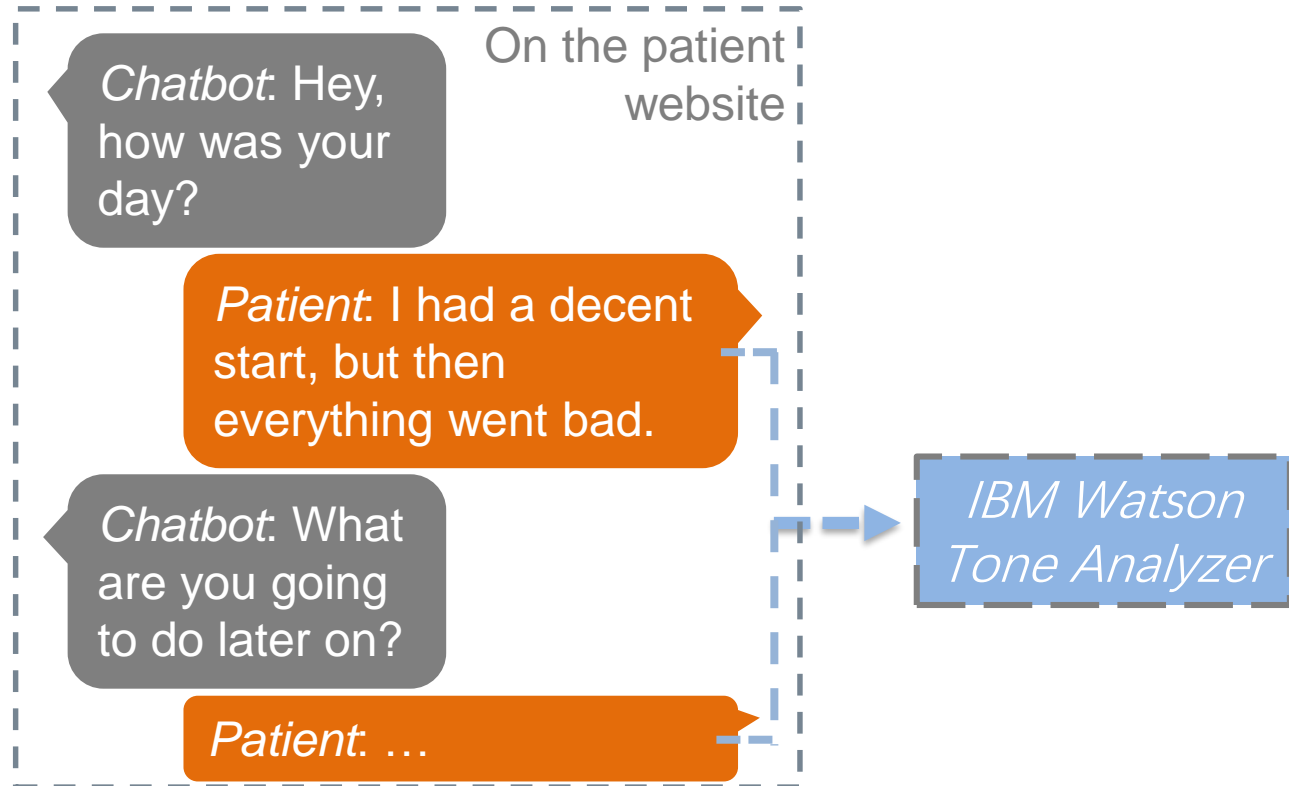

Depression Analysis

Seminar IBM Watson – Final Presentation

Benedikt and Lukas

Keylogger

Videologger

Chatbot

- Chatbot asks question about the current mood, strongest feelings and activities at that day

Privacy

- The Keylogging and the Videologging deeply invade the patients privacy
- To use the Depression Analysis Software the patients would need to sign an agreement
- Important to log only the patient data and any other persons data
- Encryption of the data transfer between patient device and the website

Frontend Structure

Angular

- **Typescript based frontend Framework**
- **Compiles Typescript into Javascript**
- **Two way binding and datatypes**

Bootstrap

- **CSS Framework**
- **Originally developed by Twitter**
- **Defines classes for responsive design**